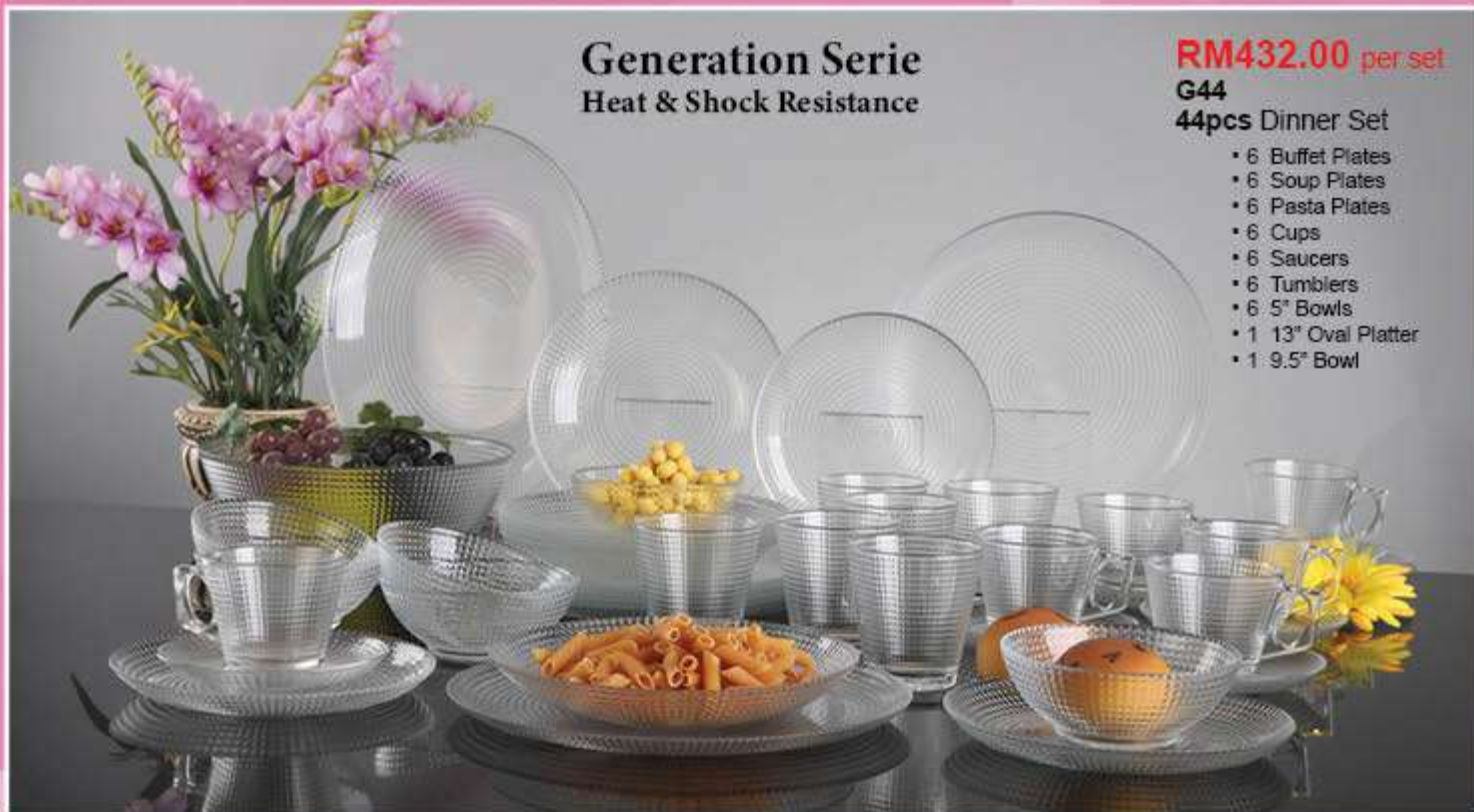

Generation Serie
Heat & Shock Resistance

RM432.00 per set

G44

44pcs Dinner Set

- 6 Buffet Plates
- 6 Soup Plates
- 6 Pasta Plates
- 6 Cups
- 6 Saucers
- 6 Tumblers
- 6 5" Bowls
- 1 13" Oval Platter
- 1 9.5" Bowl