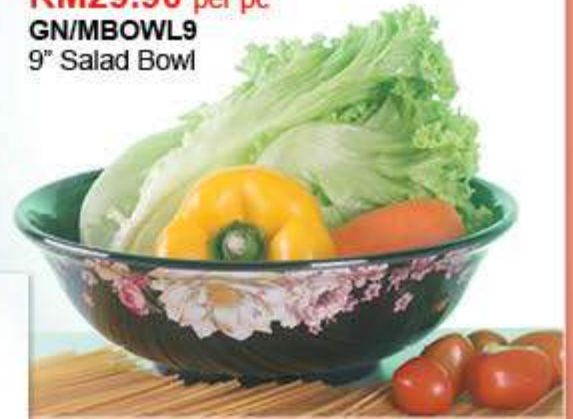

# Gianora

100% Black Melamine

**Gianora**

**100% Black Melamine**

**RM99.90** per set

**GN/MSOUP**  
6pcs 9" Soup  
Plate

**RM29.90** per pc

**GN/MBOWL9**  
9" Salad Bowl