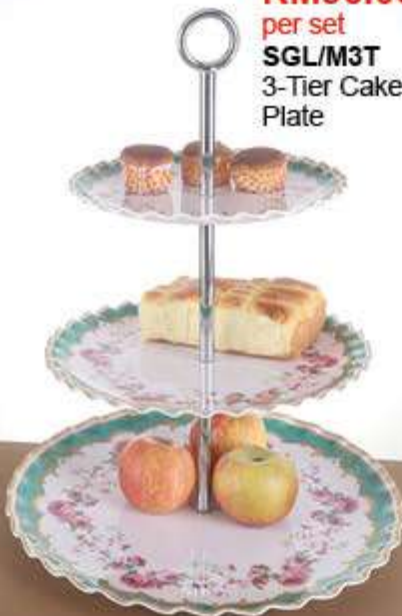

RM96.00
per set
SGL/M3T
3-Tier Cake Plate