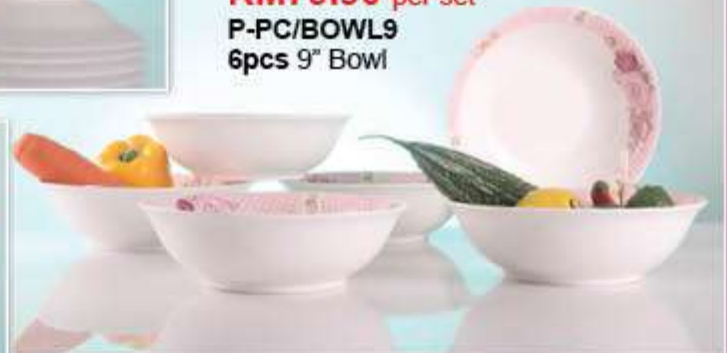

RM79.90 per set

P-PC/BOWL9
6pcs 9" Bowl