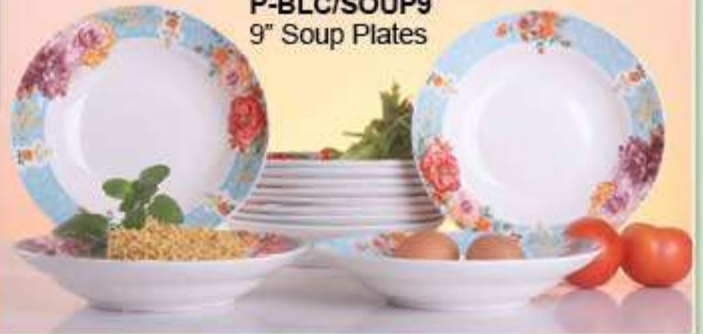

# Blushing Camellia

Fine Porcelain

**RM124.00** per set  
**P-BLC/DESS**  
8" Dessert Plate

**RM237.00** per set  
**P-BLC/BUFF**  
10.5" Buffet Plate

**RM124.00** per doz  
**P-BLC/SOUP9**  
9" Soup Plates