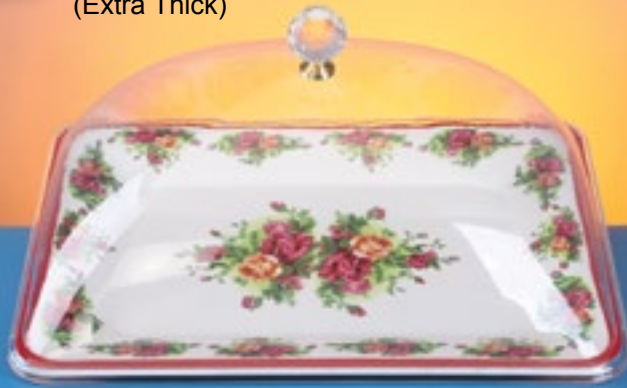

22.5" Oval Platter @ Dome Cover (Extra Thick)

RM82.80 per unit

MJR/OV20

20.5" Oval Platter @ Dome Cover (Extra Thick)

RM138.00 per unit

MJR/OB18

18" Oblong Platter @ Dome Cover
(Extra Thick)

RM108.00 per unit