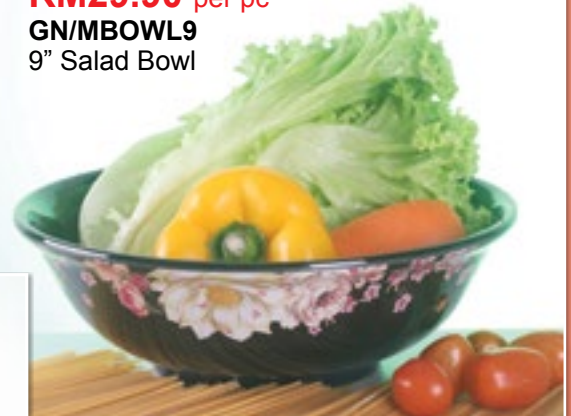

Gianora

100% Black Melamine

RM99.90 per set

GN/MSOUP
6pcs 9" Soup
Plate

RM29.90 per pc

GN/MBOWL9
9" Salad Bowl

RM118.00

per set
GN/MDIN
6pcs 10" Dinner
Plate