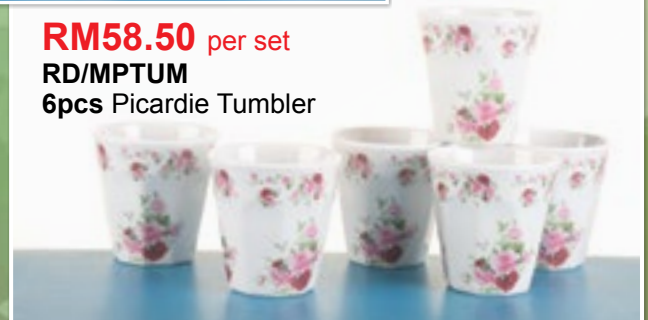

RD/MTUM

6pcs Tumbler

RM58.50 per set

RD/MPTUM

6pcs Picardie Tumbler

Rose Delight

100% Melamine

RM108.90 per set